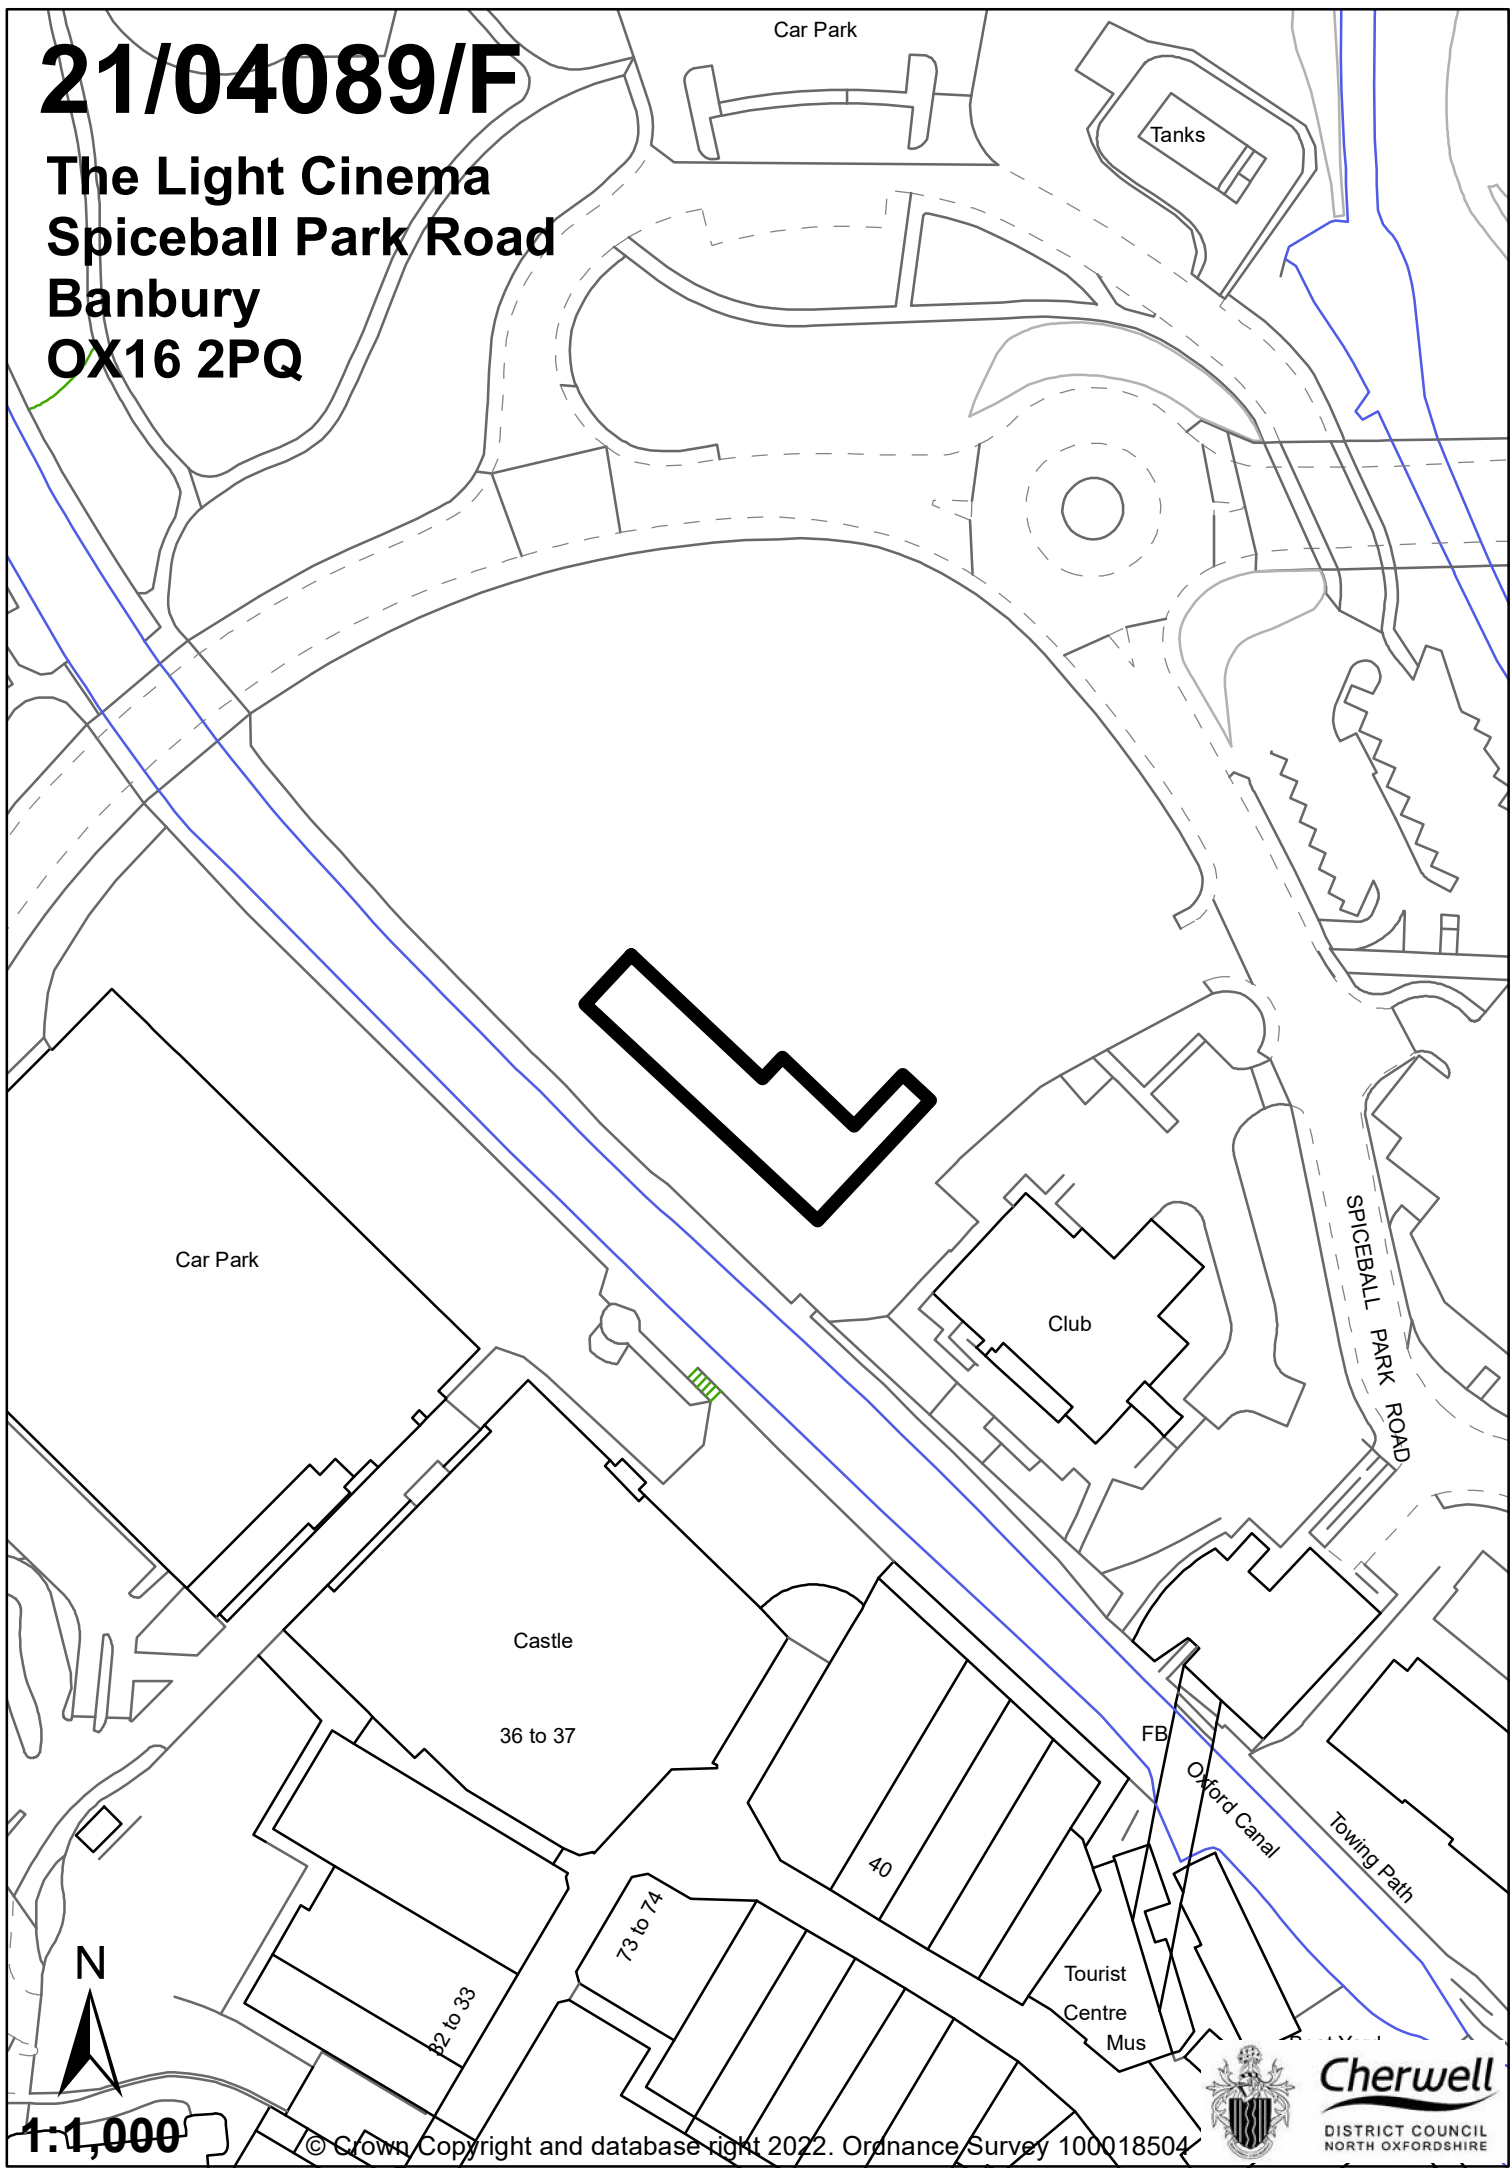

21/04089/F

The Light Cinema
Spiceball Park Road
Banbury
OX16 2PQ

1:1,000

© Crown Copyright and database right 2022. Ordnance Survey 100018504

Cherwell
DISTRICT COUNCIL
NORTH OXFORDSHIRE